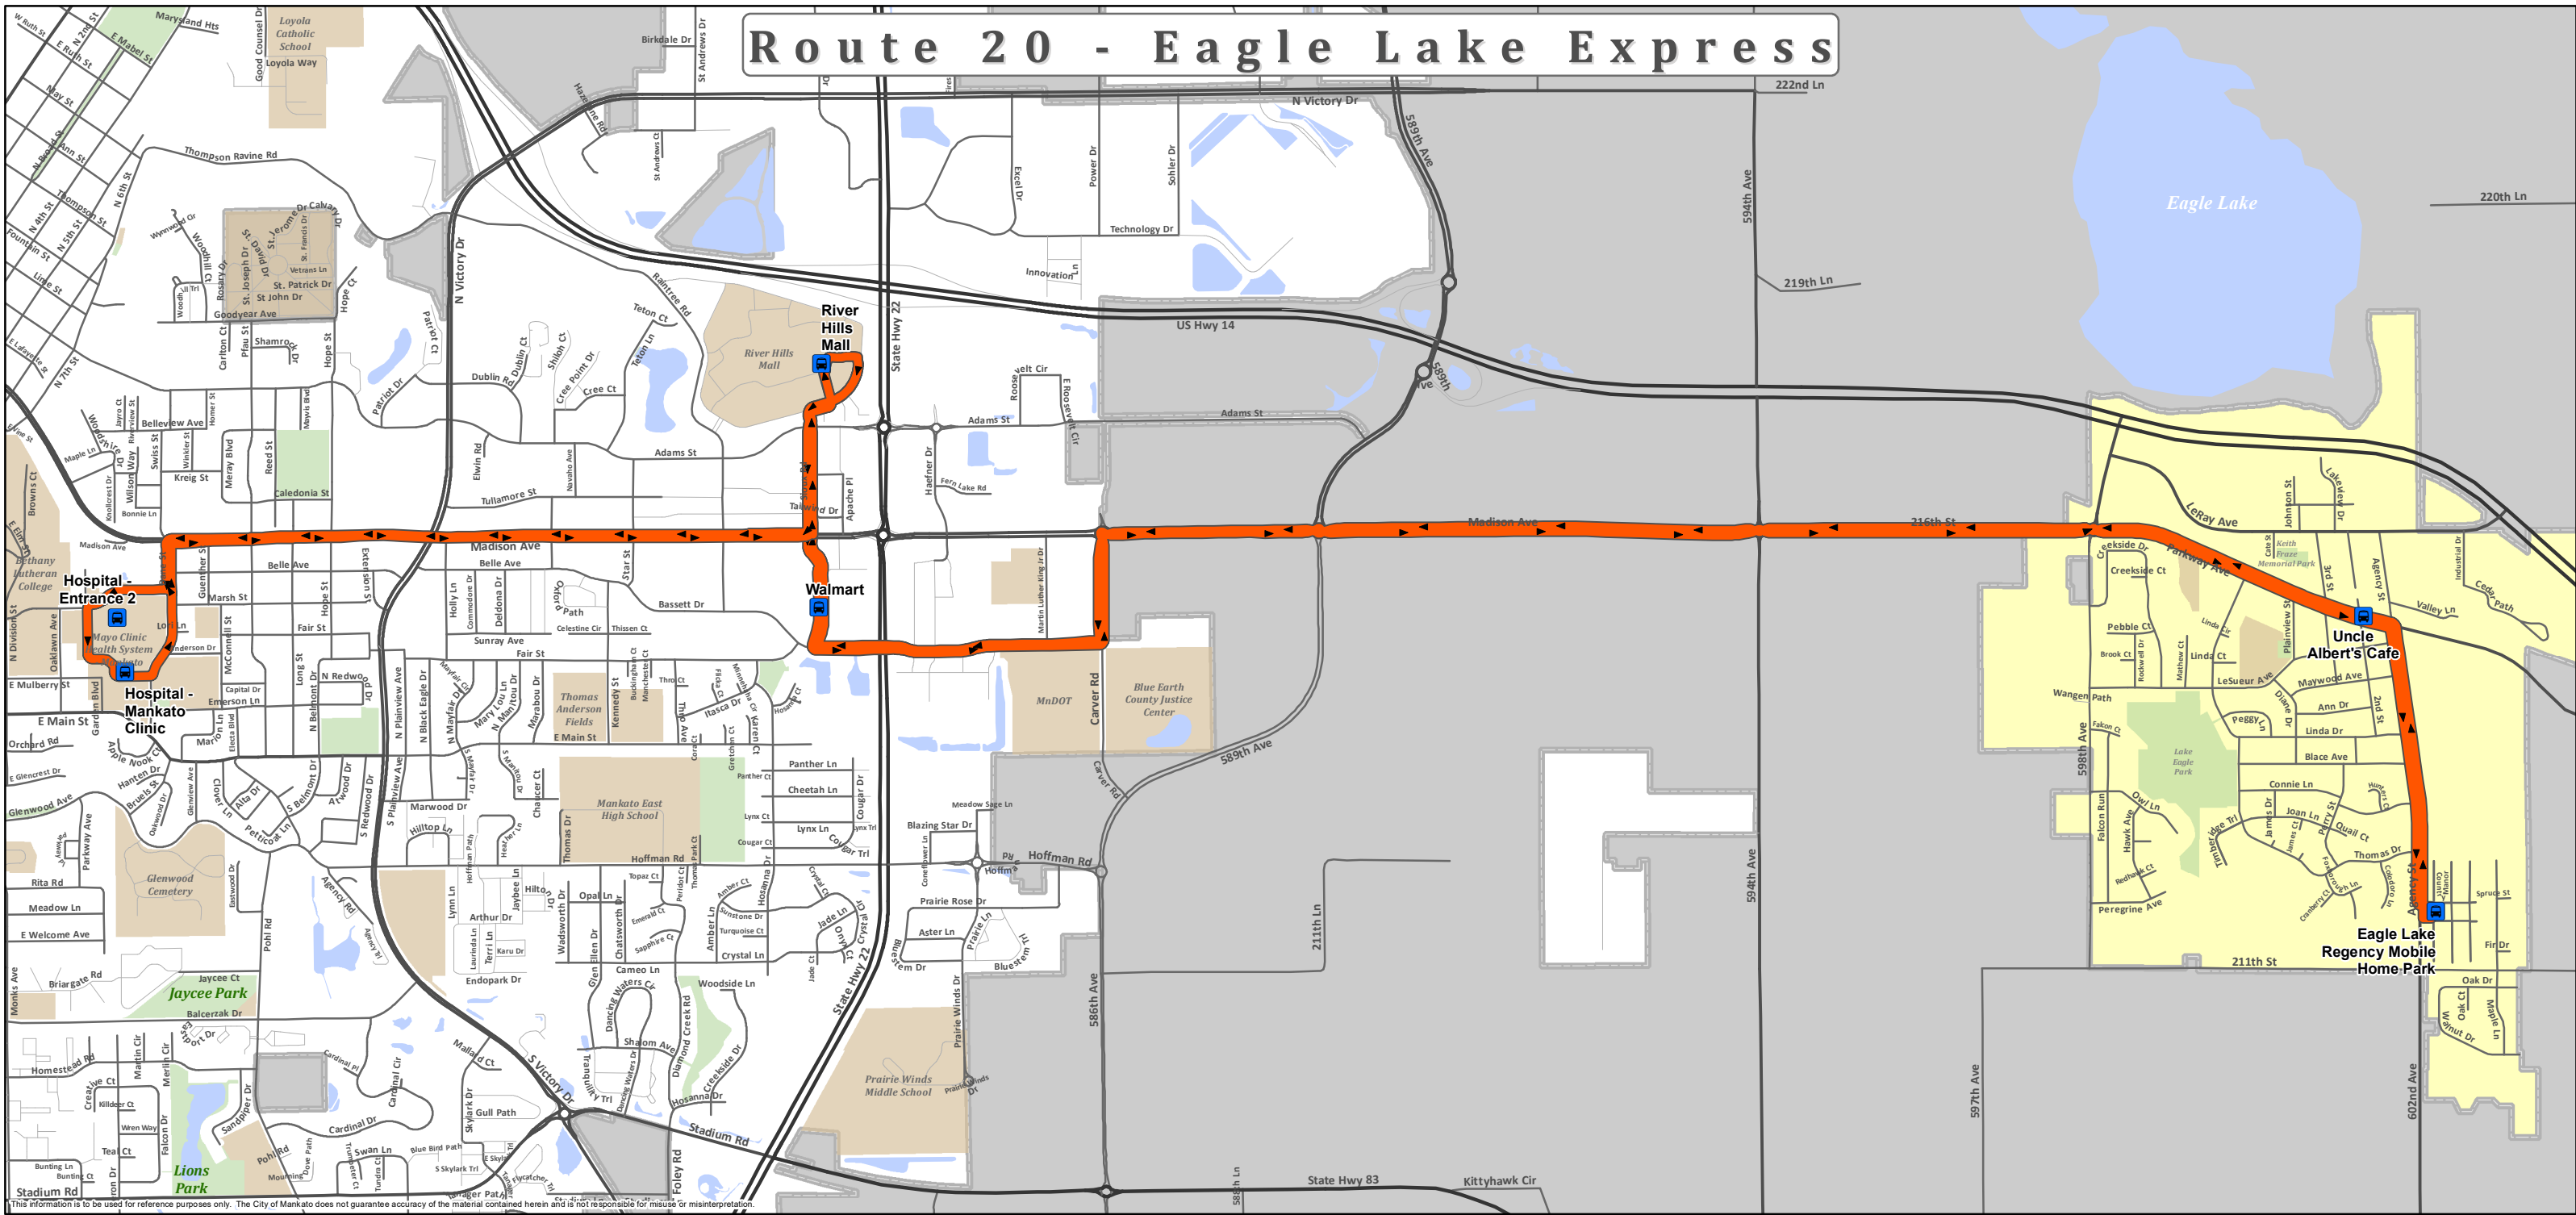

Route 20 - Eagle Lake Express

Monday-Friday								
Regency Mobile Home Park	Uncle Albert's Cafe	Walmart	River Hills Mall	Hospital - Mankato Clinic	Hospital - Entrance 2	River Hills Mall	Walmart	Regency Mobile Home Park
6:45	6:48	6:58	7:04	7:18	7:21	7:31	7:36	7:45
7:45	7:48	7:58	8:04	8:18	8:21	8:31	8:36	8:45
8:45	8:48	8:58	9:04	9:18	9:21	9:31	9:36	9:45
9:45	9:48	9:58	10:04	10:18	10:21	10:31	10:36	10:45
15:45	15:48	15:58	16:04	16:18	16:21	16:31	16:36	16:45
16:45	16:48	16:58	17:04	17:18	17:21	17:31	17:36	17:45
17:45	17:48	17:58	18:04	18:18	18:21	18:31	18:36	18:45
18:45	18:48	18:58	19:04	19:18	19:21	19:31	19:36	19:45