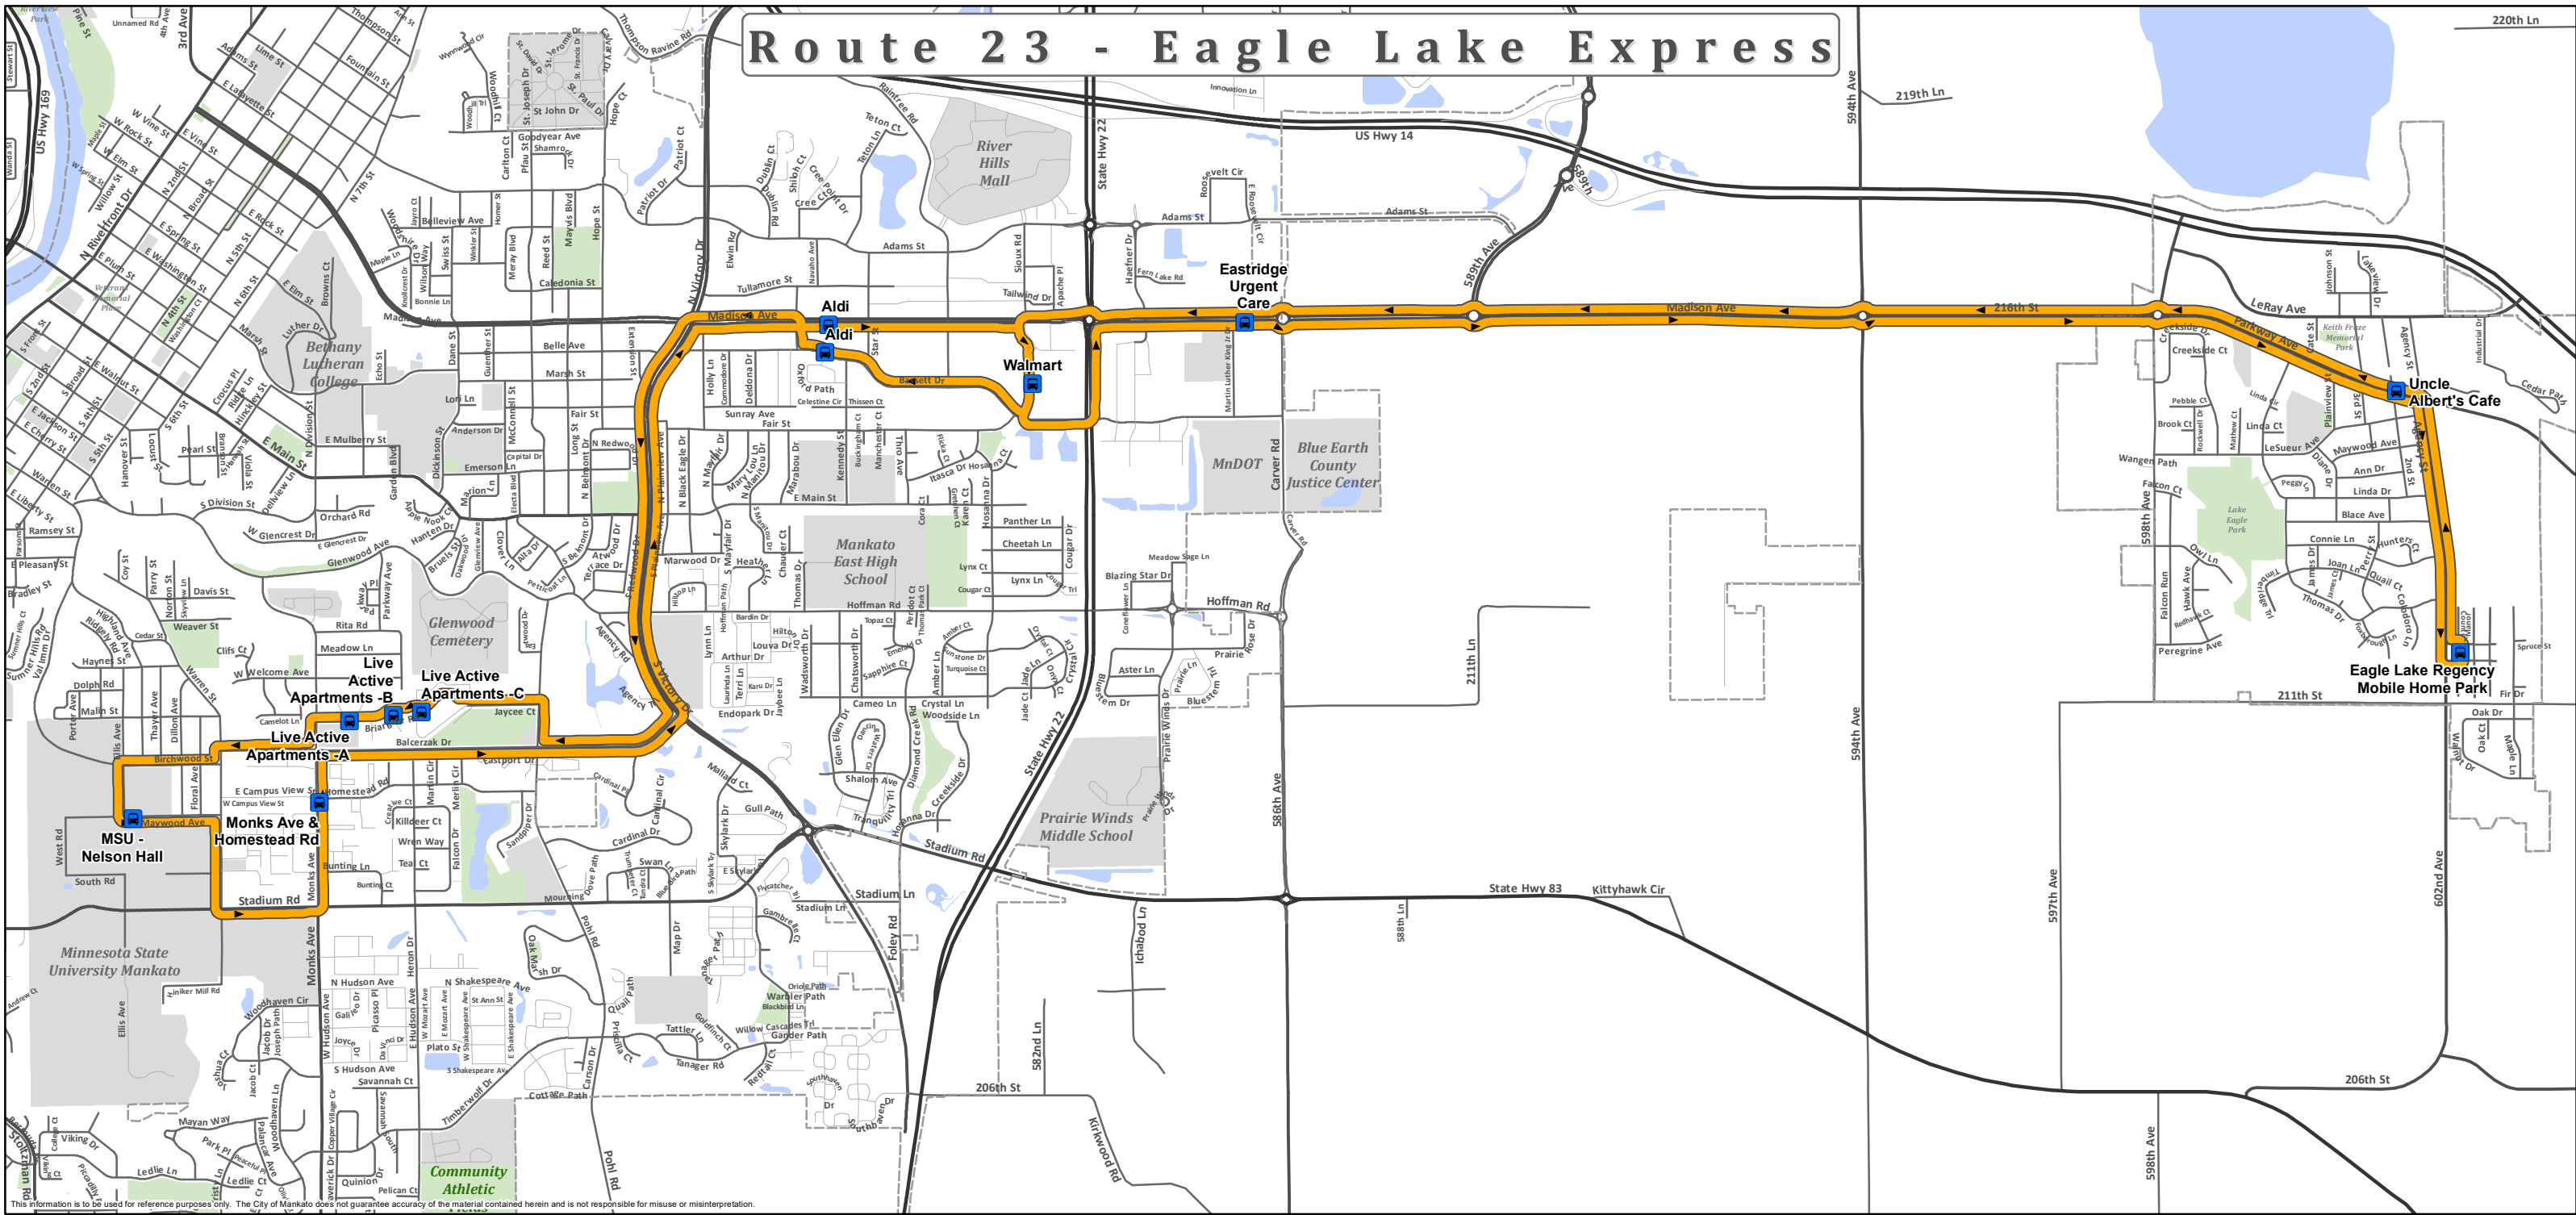

Route 23 - Eagle Lake Express

This information is to be used for reference purposes only. The City of Mankato does not guarantee accuracy of the material contained herein and is not responsible for misuse or misinterpretation.

Eagle Lake Sunday

LIVE ACTIVE		Homestead /		Regency		Eagle Lake		LIVE ACTIVE		
APTS	Nelson Hall	Monks	ALDI	WalMart	Urgent Care	Mobile Home Park	Uncle Alberts	WalMart	ALDI	APTS
9:45	9:51	9:54	10:03	10:06	10:10	10:18	10:20	10:30	10:32	10:45
10:45	10:51	10:54	11:03	11:06	11:10	11:18	11:20	11:30	11:32	11:45
11:45	11:51	11:54	12:03	12:06	12:10	12:18	12:20	12:30	12:32	12:45
12:45	12:51	12:54	1:03	1:06	1:10	1:18	1:20	1:30	1:32	1:45
1:45	1:51	1:54	2:03	2:06	2:10	2:18	2:20	2:30	2:32	2:45
2:45	2:51	2:54	3:03	3:06	3:10	3:18	3:20	3:30	3:32	3:45